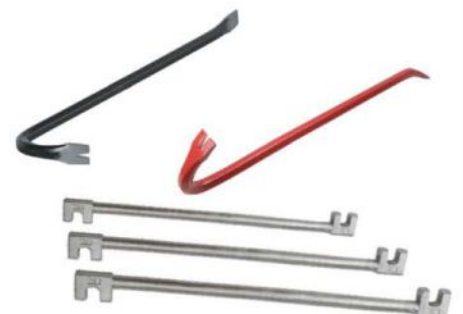

A-Type Ladder

Rope & Pulley Ladder

Straight Ladder

Scaffolding Set

Scaffolding Caster Wheel

Start-Up Essential Tools & Utilities

Hammer: Claw, Ball-Peen, Mallet, Sledge etc.

Tools: Adjustable Spanner, Pliers, Vise Grip Pliers etc.

Wrenches, Allen Key etc.

Socket Sets

Chain & Pipe Wrench etc.

Threading / Die Set

Tool-Box with Tools

Diamond Grinding Cup

Diamond Cutting Disc

Cutting & Grinding Discs for Steel & Stone

Welding Machine & Accessories

Welding Set (Hose + Cutting Attachment + Regulators + Welding Torch + Nozzles)

Rotary Pump, Oil Can, Jerry Can

Wheel Barrow

Cable Drum

Ventilation Fan with Hose

Drainage Stick

Steel wire Brush & Cleaning brush with Handle

Wrecking Bar & Bar-Bending Key

CRC, WD-40, Loctite,
Cleaners, Spray Paint etc.

Masking, Shuttering, Duct,
Aluminum & Clear Tapes

Paint Brush & Rollers

PVC Bucket

Wide Range of Trowels &
Floats

Wide Range of Shovel