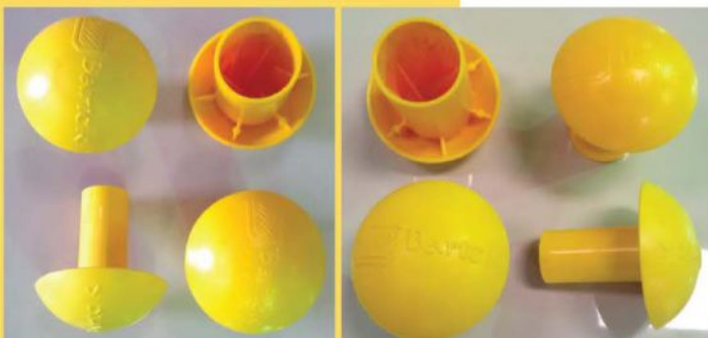

Web-Slings

Along with Certificate of Conformity from Holland

Stock No.	Color Code	WLL (t)	SWL WLL (t) M CC						Double Multi-set SWL (t)				
			U	U	U	U	U	U	U	U	U	U	
			M=1.0	M=0.8	M=2.0	M=1.4	M=1.0	M=0.7	M=0.5	M=1.4	M=1.12	M=1.0	M=0.8
EE010	Violet	1.0	1.0	0.8	2.0	1.4	1.0	0.7	0.5	1.4	1.1	1.0	0.8
EE020	Green	2.0	2.0	1.6	4.0	2.8	2.0	1.4	1.0	2.8	2.2	2.0	1.6
EE030	Yellow	3.0	3.0	2.4	6.0	4.2	3.0	2.1	1.5	4.2	3.4	3.0	2.4
EE040	Grey	4.0	4.0	3.2	8.0	5.6	4.0	2.8	2.0	5.6	4.5	4.0	3.2
EE050	Red	5.0	5.0	4.0	10.0	7.0	5.0	3.5	2.5	7.0	5.6	5.0	4.0
EE060	Brown	6.0	6.0	4.8	12.0	8.4	6.0	4.2	3.0	8.4	6.7	6.0	4.8
EE080	Blue	8.0	8.0	6.4	16.0	11.2	8.0	5.6	4.0	11.2	9.0	8.0	6.4
EE100	Orange	10.0	10.0	8.0	20.0	14.0	10.0	7.0	5.0	14.0	11.2	10.0	8.0
EE150	Orange	15.0	15.0	12.0	30.0	21.0	15.0	10.5	7.5	21.0	16.8	15.0	12.0
EE200	Orange	20.0	20.0	16.0	40.0	28.0	20.0	14.0	10.0	28.0	22.4	20.0	16.0
EE300	Orange	30.0	30.0	24.0	60.0	42.0	30.0	21.0	15.0	42.0	33.6	30.0	24.0

Advanced Technology for Reinforced Concrete!

Bartek Mushroom Protection Cap :
(BMPC16-32)
Size : Fits bar size 16mm-32mm diameter

Bartek Mushroom Protection Cap :
(BMPC8-16)
Size : Fits bar size 8mm-16mm diameter